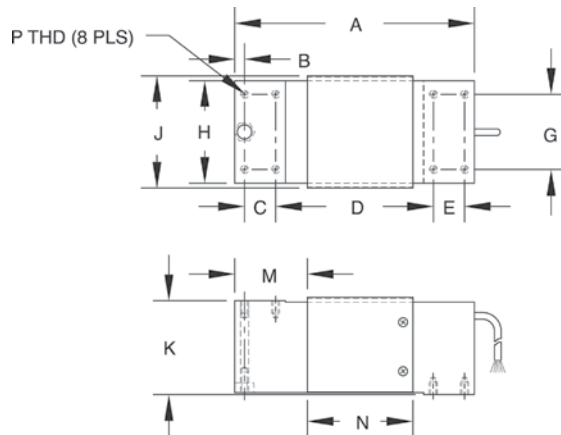

1250

Aluminum, NTEP Certified 1:5000 Class III Single Cell, Potted, IP67

Dimensions

Picture is a representation of actual product

Rated Capacity	A	B	C	D	E	G	H	J	K	M	N	P
kg/mm												
50-1,000	191.00	11.00	25.00	125.00	25.00	60.00	75.00	82.00	75.00	57.5	85.00	5/16-18 UNC x 15 DP
lb/in												
220.5-2,205	7.52	0.31	0.98	4.92	0.98	2.36	2.95	3.23	2.95	2.26	3.35	5/16-18 UNC x .59 DP

Order Information

Load Rating	Part #	Est. Weight	Price
Potted, NTEP Certified 1:5000			
50 kg	110.3 lb	17478	6 lb Consult
75 kg	165.4 lb	17469	6 lb Consult
100 kg	220.5 lb	33711	6 lb Consult
150 kg	330.7 lb	33712	6 lb Consult
200 kg	440.9 lb	33713	6 lb Consult
250 kg	551.2 lb	33714	6 lb Consult
300 kg	661.4 lb	33715	6 lb Consult
500 kg	1,102.3 lb	33716	6 lb Consult
635 kg	1,399.9 lb	33717	6 lb Consult
1,000 kg	2,205 lb	17480	6 lb Consult
Potted, Non-NTEP Certified, 25 ft Cable			
50 kg	110.3 lb	40944	6 lb Consult
75 kg	165.4 lb	40945	6 lb Consult
100 kg	220.5 lb	40946	6 lb Consult
150 kg	330.7 lb	32342	6 lb Consult
200 kg	440.9 lb	32341	6 lb Consult
250 kg	551.2 lb	40947	6 lb Consult
300 kg	661.4 lb	32340	6 lb Consult

Specifications

Full Scale Output:

2.0 mV/V

Bridge Resistance:

350 ohms, nominal

Material/Finish:

Anodized aluminum

Temperature:

10 ft (3.1 m)

Cable Diameter:

0.200 PVC jacket

Cable Color Code:

Green + Excitation
Black - Excitation
Blue + Sense
Brown - Sense
Red + Signal
White - Signal

Max Platform size:

24 in x 24 in

Warranty: